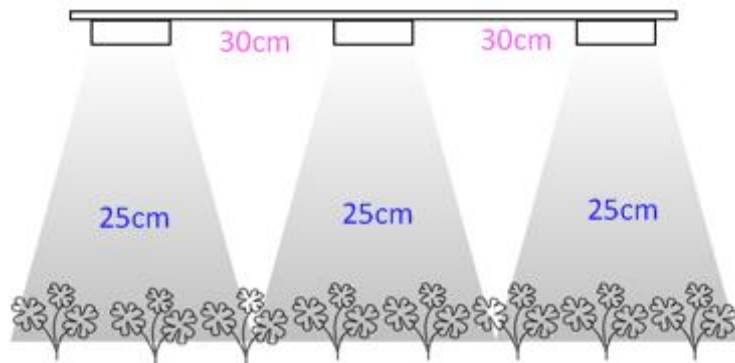

Ø Specifications

Model No.	GL-GB08-8R1B	GL-GB08-6R3B
Wavelength (nm)	Red*8: 650-670 Blue*1: 450-460	Red*6: 650-670 Blue*3: 450-460
Luminous Flux (lm)	Red: 80-112 Blue: 08-12	Red: 60-84 Blue: 24-36
Typical Power Consumption	10 W	
Suggestion	Horticulture/ Leafiness	Horticulture/ Rhizomes
Input Voltage	100-240V AC	
Socket Base	E26 / E27	
Operation Temp. Range	-20°C ~ +40°C	
Beam Angle	140°	
Warranty	1 Year	
Applications	Hydroponic agriculture/ Horticulture design/ Green-House lighting/ Herb garden/ Grow vegetables at home in sunless location/ Commercial plant growing/	
Outline Dim.	Ψ 98*125 (mm)	
Net. Weight	0.25 (Kgs)	
Package	24 Boxes / Carton	
Box Dimension/ Weight	L=116*115*156 (mm) / 0.35 (Kgs)	

Ø Typical Spectrum

GL-GB08-8R1B:

GL-GB08-6R3B:

Ø Dimensions

Ø Package

Dimensions: 116*115*156(H) mm

24 Pcs/Carton

Dimensions: 486*366*360(H) mm