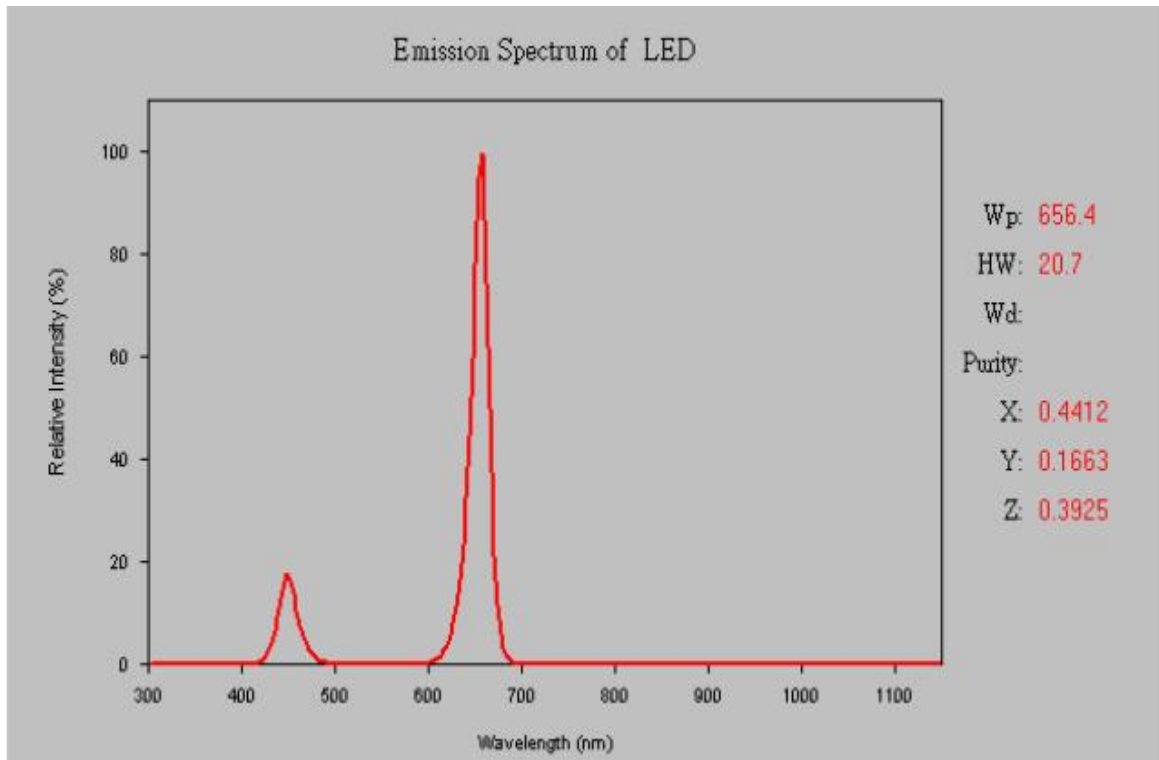

Ø Typical Spectrum

GL-GB08-8R1B: