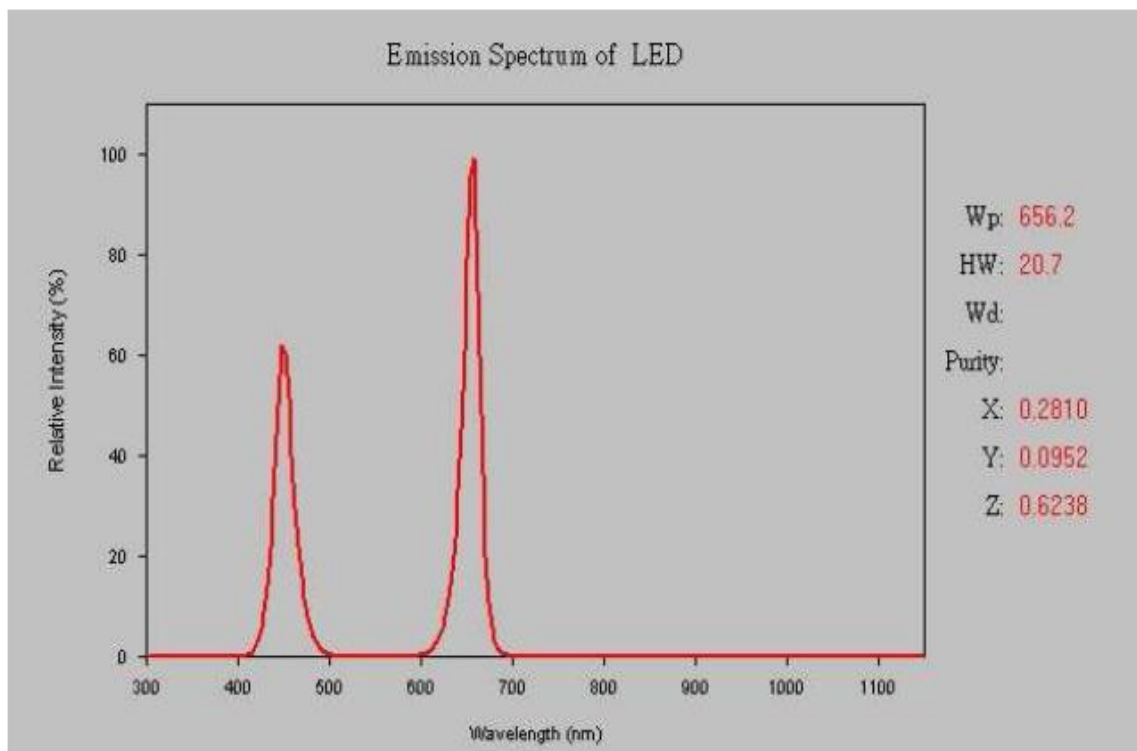

GL-GB08-6R3B: