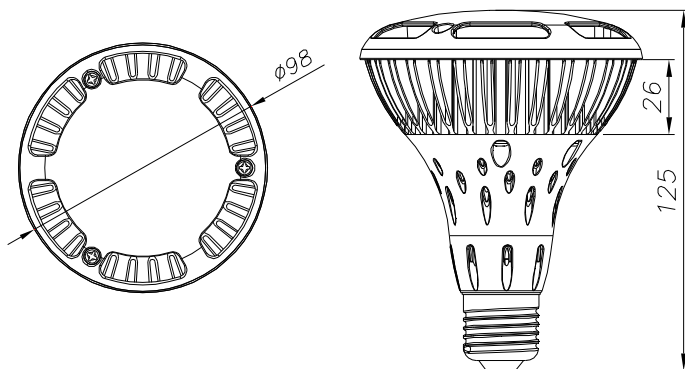

Ø Specifications

Model No.	GL-GB08-8R1B	GL-GB08-6R3B
Wavelength (nm)	Red*8: 650-670 Blue*1: 450-460	Red*6: 650-670 Blue*3: 450-460
Luminous Flux (lm)	Red: 80-112 Blue: 08-12	Red: 60-84 Blue: 24-36
Typical Power Consumption	10 W	
Suggestion	Horticulture/ Leafiness	Horticulture/ Rhizomes
Input Voltage	100-240V AC	
Socket Base	E26 / E27	
Operation Temp. Range	-20°C ~ +40°C	
Beam Angle	140°	
Warranty	1 Year	
Applications	Hydroponic agriculture/ Horticulture design/ Green-House lighting/ Herb garden/ Grow vegetables at home in sunless location/ Commercial plant growing/	
Outline Dim.	Ψ 98*125 (mm)	
Net. Weight	0.25 (Kgs)	
Package	24 Boxes / Carton	
Box Dimension/ Weight	L=116*115*156 (mm) / 0.35 (Kgs)	

Ø Typical Spectrum

GL-GB08-8R1B:

GL-GB08-6R3B:

Ø Dimensions

Ø Package

Dimensions: 116*115*156(H) mm

24 Pcs/Carton

Dimensions: 486*366*360(H) mm